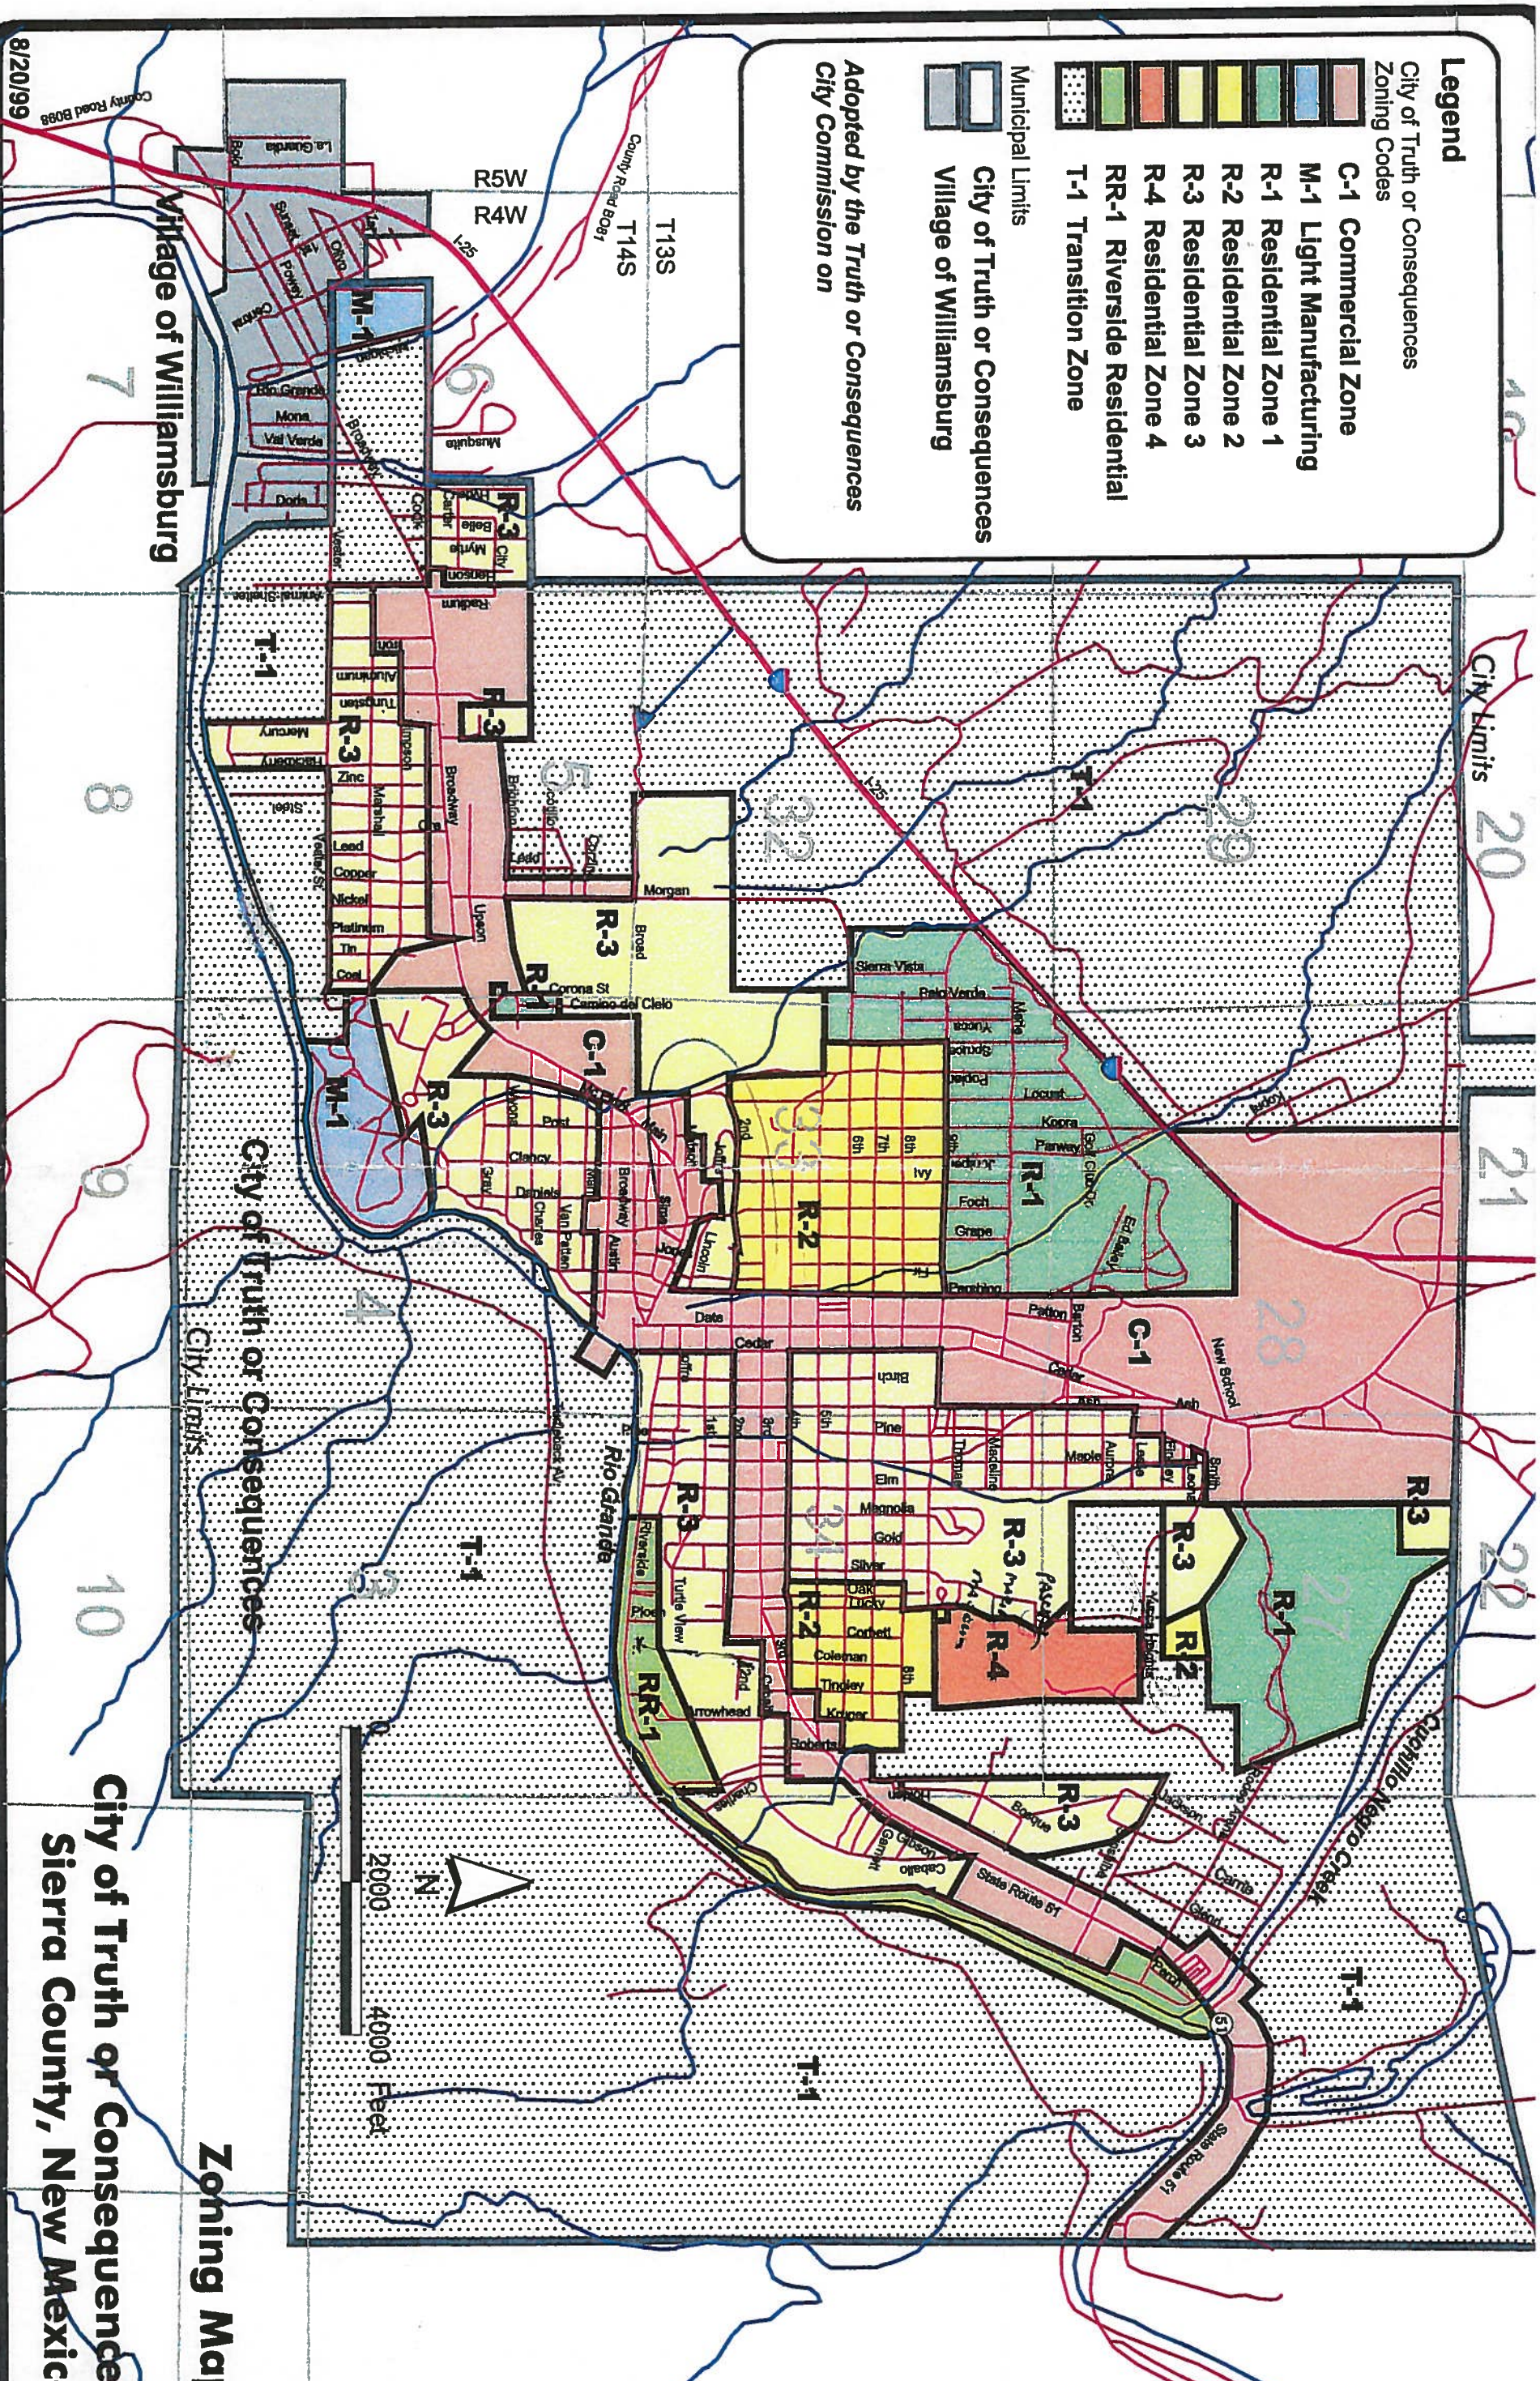

Legend

City of Truth or Consequences
Zoning Codes

- C-1 Commercial Zone
- M-1 Light Manufacturing
- R-1 Residential Zone 1
- R-2 Residential Zone 2
- R-3 Residential Zone 3
- R-4 Residential Zone 4
- RR-1 Riverside Residential
- T-1 Transition Zone

Municipal Limits

City of Truth or Consequences
Village of Williamsburg

Adopted by the Truth or Consequences
City Commission on

8/20/99

**City of Truth or Consequences
Sierra County, New Mexico**

Zoning Map